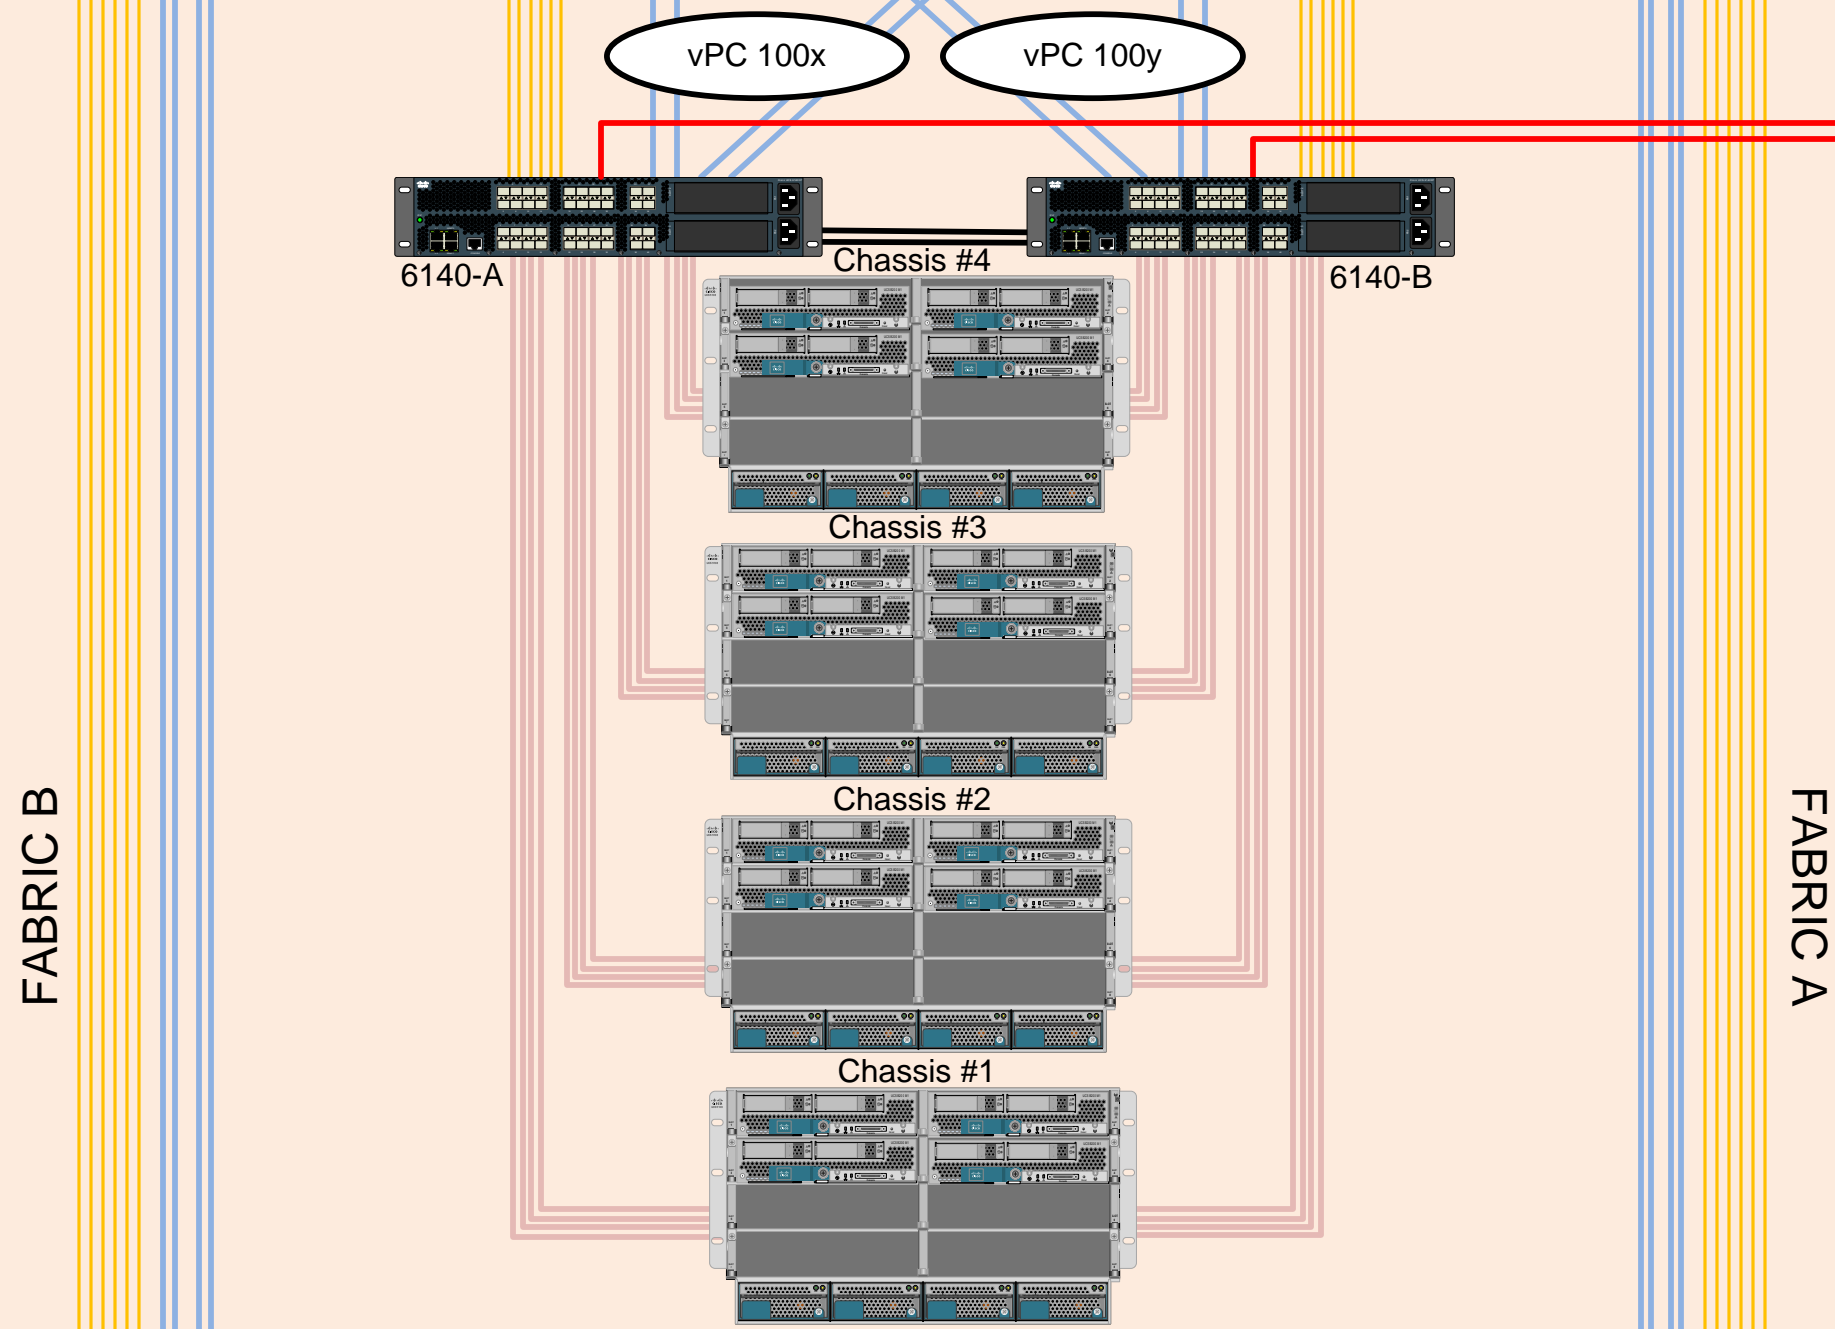

NETWORK

COMPUTE

To Nexus 5020s Fabric A/B

STORAGE